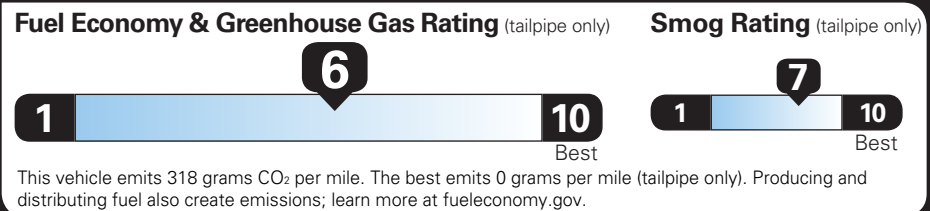

TOTAL OPTIONS	\$2,045.00
TOTAL VEHICLE & OPTIONS	\$29,545.00
DESTINATION CHARGE	1,195.00

TOTAL VEHICLE PRICE* \$30,740.00

EPA DOT Fuel Economy and Environment

Gasoline Vehicle

Fuel Economy

28 MPG
combined city/hwy

26 MPG
city

31 MPG
highway

3.6 gallons per 100 miles

Small SUVs range from 16 to 120 MPG. The best vehicle rates 141 MPGe.

You save \$250
in fuel costs over 5 years compared to the average new vehicle.

Annual fuel cost \$1,450