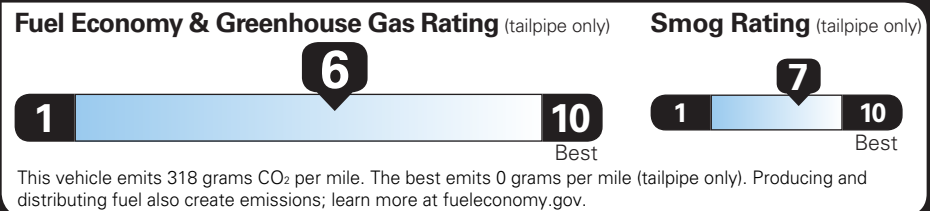

TOTAL OPTIONS	\$2,045.00
TOTAL VEHICLE & OPTIONS	\$29,545.00
DESTINATION CHARGE	1,195.00

TOTAL VEHICLE PRICE* \$30,740.00

EPA DOT Fuel Economy and Environment

Gasoline Vehicle

Fuel Economy

28 MPG combined city/hwy
 26 city
 31 highway

3.6 gallons per 100 miles

Small SUVs range from 16 to 120 MPG. The best vehicle rates 141 MPGe.

You save \$250 in fuel costs over 5 years compared to the average new vehicle.

Annual fuel cost \$1,450

Actual results will vary for many reasons, including driving conditions and how you drive and maintain your vehicle. The average new vehicle gets 27 MPG and costs \$7,500 to fuel over 5 years. Cost estimates are based on 15,000 miles per year at \$2.70 per gallon. MPGe is miles per gasoline gallon equivalent. Vehicle emissions are a significant cause of climate change and smog.